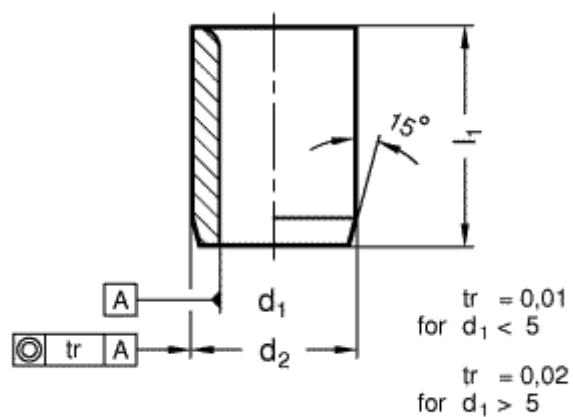

Article number: 201135064

Description: E+G Guide bush DIN 179-B11,5-20-A
without collar

Measures

$d_1 = 11,5$

$d_2 = 18$

$l_1 = 20$